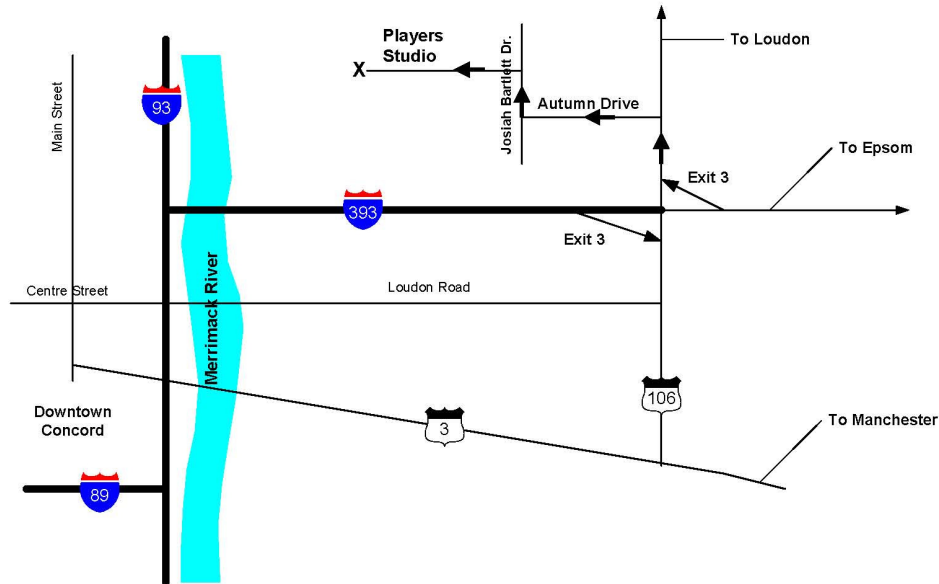

A Christmas Carol: The Musical Ghost Story

A New Adaptation of the Charles Dickens Classic, with book, music, & lyrics by Joel Mercier

Visit www.achristmascarolthemusical.com for more information on the piece

Auditions on Sunday & Monday, August 29th & 30th @ 6:00 – 9:00 pm